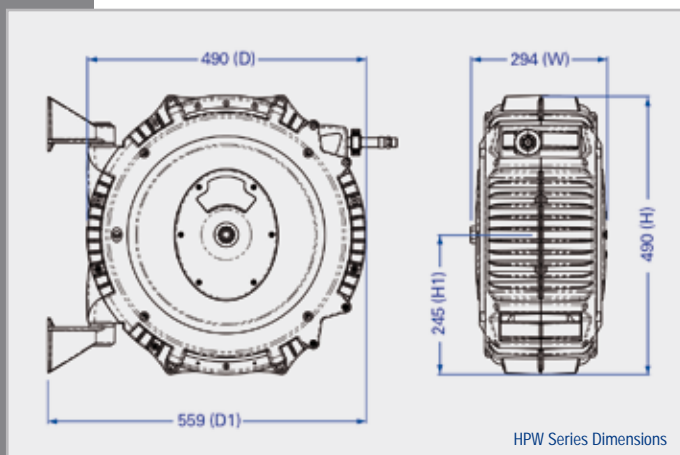

## Pressure Washer Hose Reels

*ReCoila*® Gen III HPW series reels are the perfect solution for use with pressure washers up to 1500 psi. The lightweight and corrosion proof construction makes Gen III HPW series ideal for those wet area applications.

Model	Hose ID	Hose Length	Max PSI	Inlet Fitting	Outlet Fitting	Temp Range	Weight
HPW615	6-mm	15-m	1500	1/4" NPTF	1/4" BSPM	-30/+90°C	12Kg
HPW1015	10-mm	15-m	1500	1/4" NPTF	3/8" BSPM	-30/+90°C	12Kg

**Note:**

NPT, JIC, JIS, Metric threads are available on request. Maximum working pressure of the hose is based @ 30°C.