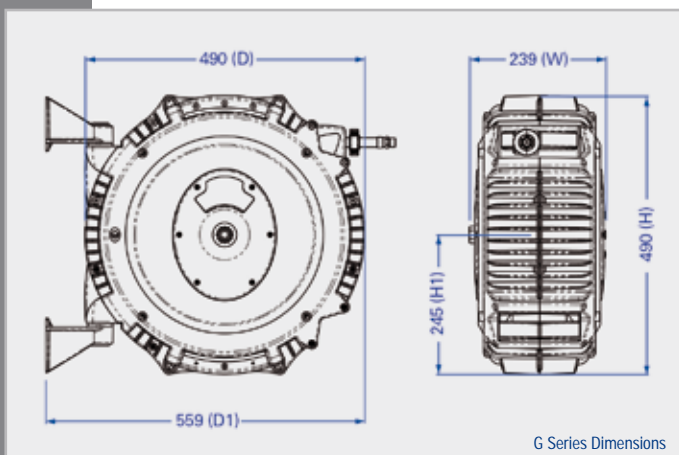

## Garden Hose Reels

ReCoila® Gen III G series reel is the perfect solution to keep your garden looking great. No more tangles or having to fight the hose every time you water the garden or wash the car. The reel comes complete with a 2-m side connection hose and inlet fitting.

Model	Hose ID	Hose Length	Max PSI	Inlet Fitting	Outlet Fitting	Temp Range	Weight
G1218	12-mm	18-m	240	1/2" BSPF	*N/S	-5/+60°C	12Kg

**Note:**

NPT, JIC, JIS, Metric threads are available on request. Maximum working pressure of the hose is based @ 300C.  
\*N/S = Not supplied. Hose nozzle not included.