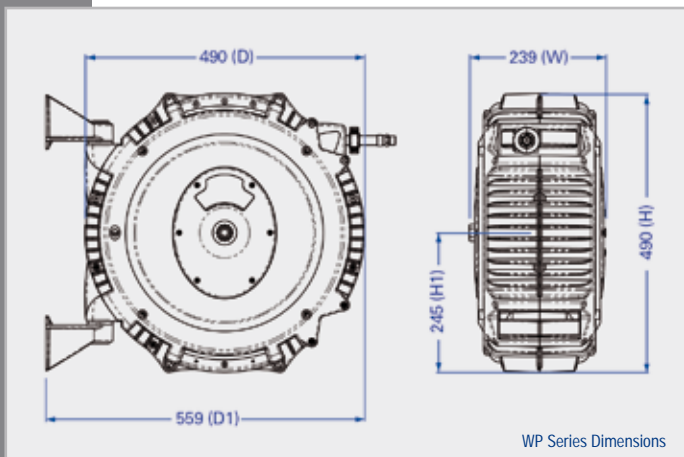

Model	Hose ID	Hose Length	Max PSI	Inlet Fitting	Outlet Fitting	Temp Range	Weight
WP1015	10-mm	15-m	240	3/8" BSPF	3/8" BSPM	-5/+60°C	12Kg
WP1020	10-mm	20-m	240	3/8" BSPF	3/8" BSPM	-5/+60°C	12Kg
WP1215	12-mm	15-m	240	3/8" BSPF	3/8" BSPM	-5/+60°C	12Kg

Note:

NPT, JIC, JIS, Metric threads are available on request. Maximum working pressure of the hose is based on 240 psi @ 30°C.