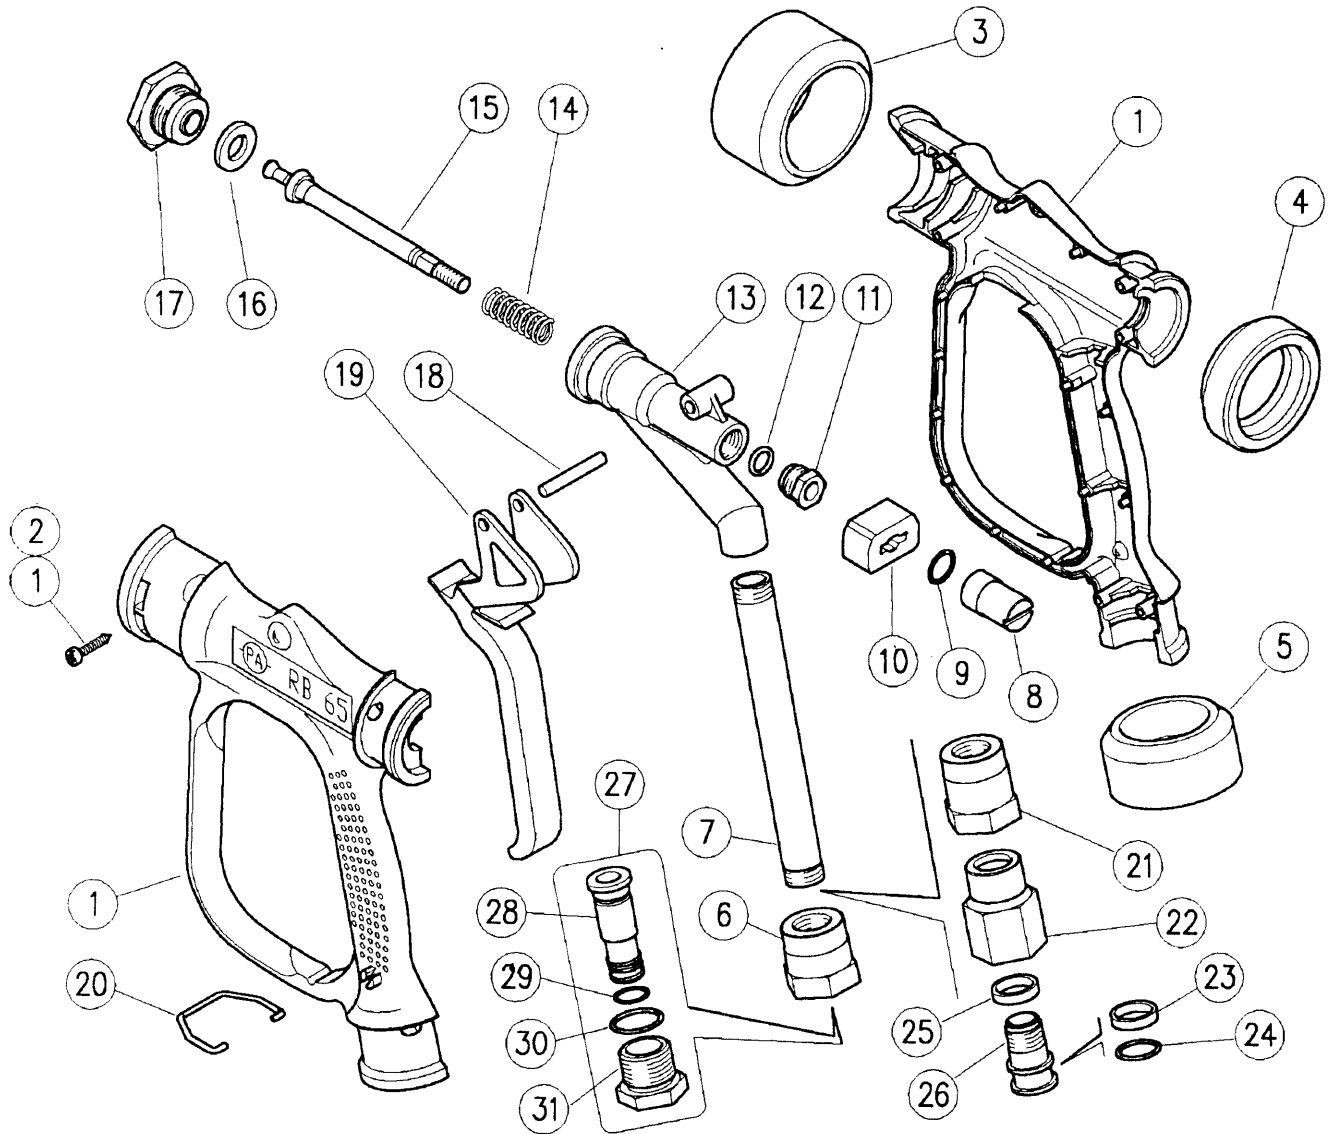

ERGONOMIC WASHDOWN GUN SPARE PARTS LIST

TEC6400T8L Ergonomic Gun, 60 l/min
TEC6425T8SL Ergonomic Gun, 100 l/min + Swivel

TEC6440T8H Ergonomic Gun, 100 l/min
TEC6445T8SH Ergonomic Gun, 100 l/min + Swivel

NO.	PART NO.	DESCRIPTION	QTY	K1	K2
1	P30642024	Ergo 60 l/min Housing Kit (TEC6400T8)	1		
1	P30644624	Ergo 100 l/min Housing Kit (TEC6440T8)	1		
2	P16307551	3.5 x 18mm Screw, S/S	6		
3	P30641284	Front Protector Ring	1		
4	P30641384	Back Protector Ring	1		
5	P30641484	Lower Protector Ring	1		
6	P30640731	Connection 1/2" BSPF	1		
7	P30640936	130mm Tube	1		
8	P30641831	M7 Screw Plug	1		
9	P10317700	O'Ring 2.62 x 12.37mm	1		
10	P30640484	Blue Slide, 60 l/min (TEC6400T8)	1		
10	P30644384	Red Slide, 100 l/min (TEC6440T8)	1		
11	P30641731	M14 Plug	1		
12	P10317010	O'Ring 2.62 x 7.6mm Viton	1		
13	P30640535	Housing, Brass	1		
14	P30641051	Spring	1		
15	P30640631	Piston, 60 l/min (TEC6400T8)	1		
15	P30644231	Piston 100 l/min (TEC6440T8)	1		

NO.	PART NO.	DESCRIPTION	QTY	K1	K2
16	P30640885	Diaphragm	1		
17	P30640331	Brass Seat, 60 l/min (TEC6400T8)	1		
17	P30644131	Seat, 100 l/min (TEC6440T8)	1		
18	P30641631	Pin, 5mm	1		
19	P30641184	Blue Trigger, 60 l/min (TEC6400T8)	1		
19	P30644484	Red Trigger, 100 l/min (TEC6440T8)	1		
20	P30641551	Clip, S/S	1		
21	P30642631	Connection M16 (TEC6425T8)	1		
22	P30642731	Connection 1/2" BSPF (TEC6425T8)	1		
23	P26107585	Open Ring (TEC6425T8)	1		
24	P10309210	O'Ring 2 x 15mm Viton 70 (TEC6425T8)	1		
25	P26107485	Ring (TEC6425T8)	1		
26	P26107231	Pin (TEC6425T8)	1		
27	P30643000	Swivel, 13mm Hose Barb	1		
28	P30643131	13mm Hose Barb	1		
29	P1030600	O'Ring 1.78 x 12.42mm	1		
30	P10309290	O'Ring 2 x 20mm	1		
31	P30643231	1/2" BSPM Connection	1		